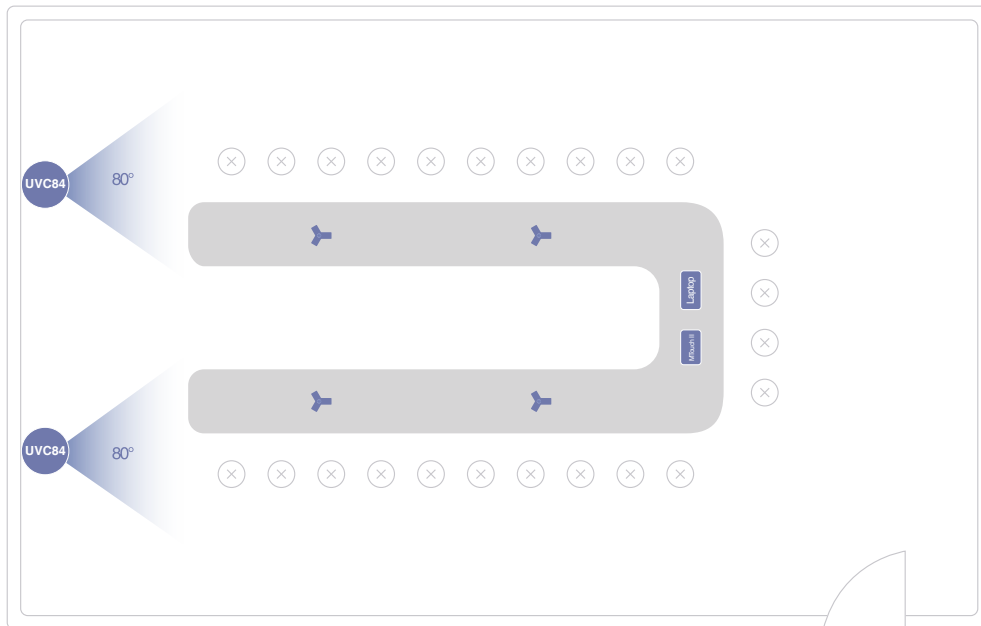

MCore Mini-PC

- 8th-gen Intel® QUAD-CORE i5
- Memory: 8GB (2 x 4GB)
- Storage: 128GB SSD
- 2 x HDMI video output with CEC supported
- Bluetooth and Wi-Fi
- 1 x Yealink VCH port (RJ45), connect to MTouch II
- 4 x USB3.0 Type-A
- 1 x 10/100/1000M Ethernet port
- 1 x Power port
- 1 x Security lock slot
- Integrated cable management

MTouch II touch panel

- 8-inch IPS screen
- 1280 x 800 resolution
- 10-point capacitive touch screen
- 3.5mm headset jack
- Human Motion Sensor
- Angle adjustable bracket (28° ~ 50°)
- 1080P/30FPS FHD for sharing
- Support wired and wireless content sharing
- Built-in Wi-Fi AP for Yealink wireless presentation device
- HDMI/USB-C video input

Camera-Hub

- Support up to 9 cameras
- Support camera layout
- 1 x RCA-in
- 1 x RCA-out
- 1 x Yealink Microphone port (RJ-45)
- 3 x USB 2.0 Type-A
- 1 x Power port
- 1 x Security lock slot
- 1 x Reset slot
- 1 x Ethernet port for camera connection

UVC84 USB PTZ Camera

- 4K camera
- 60 frame rate
- 12x optical
- Field of view (diagonal): 80°
- Auto-framing
- Camera presets
- Pan range: 200°
- Tilt range: 130°
- 1 x Line-out (3.5mm)
- 1 x Yealink Microphone port (RJ-45)
- 1 x USB 2.0 Type-B
- 1 x Power port
- 1 x Security lock slot
- 1 x Reset slot

Package Features

- N.W/CTN: 12.1Kg
- G.W/CTN: 13.8Kg
- Carton Meas: 935mm x 413mm x 312mm

Scene Graph in a Conference Room