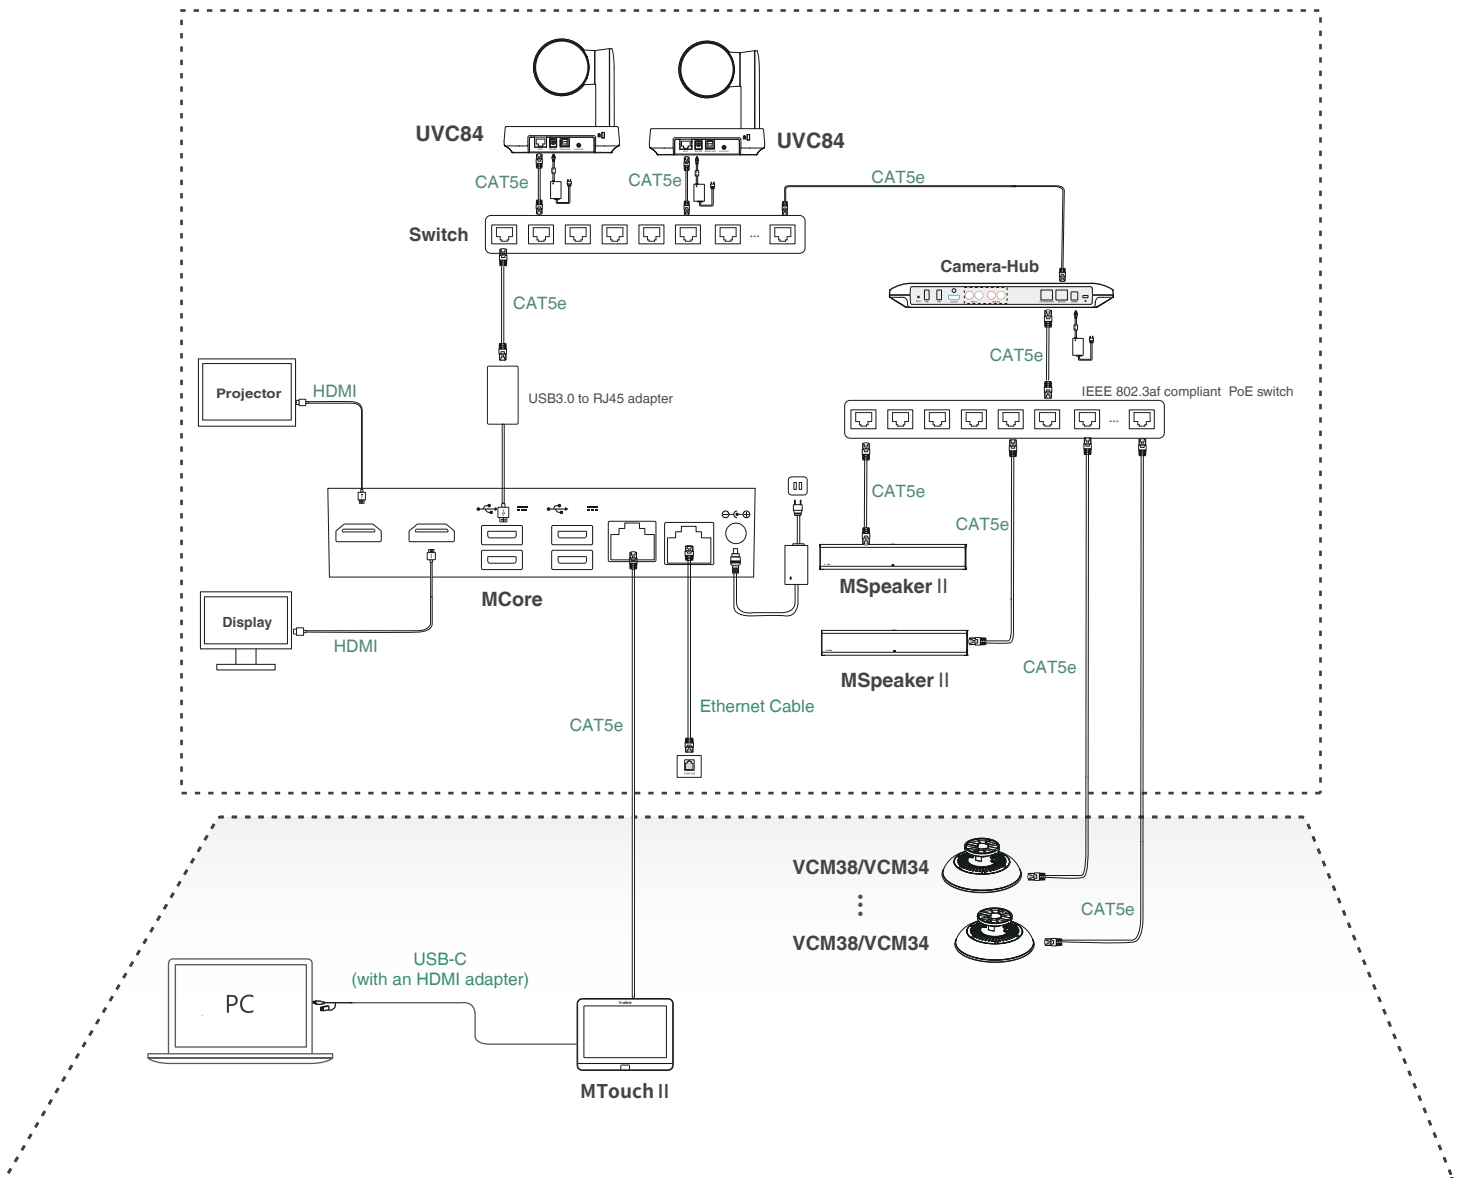

Connection

- 💡 Do not connect the switch to the Internet, otherwise it will cause network abnormalities.
- 💡 The switch and ethernet cables should be purchased separately.
- 💡 When starting up the system for the first time, you need to connect a mouse to complete the initial configuration.
  We recommend using the wireless mouse and keyboard kit.
- 💡 For more information about the installation and deployment of accessories (for example, the installation of MCore package or the camera-hub), refer to the Quick Start Guide of corresponding accessory.